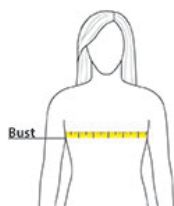

### PRODUCT MEASUREMENTS

	XS	S	M	L	XL	XXL	3XL	4XL
Size	2	4/6	8/10	12/14	16/18	20/22	24/26	28/30
Body Length at Back	32	32 1/2	33	33 1/2	34	34 1/2	35	35 1/2
Bust	18 1/2	19 1/2	20 1/2	22	23 1/2	25	27	29
Sleeve Length from Center Back	31 1/2	32	32 1/2	33 1/8	33 3/4	34 3/8	34 3/4	35 1/8

**Body Length at Back:** Measured from high point shoulder to finished hem at back.

**Bust:** Measured across the chest one inch below armhole when laid flat.

**Sleeve Length from Center Back:** Measure from Center Back neck to shoulder point to sleeve hem.

### SIZE CHARTS

	XS	S	M	L	XL	XXL	3XL	4XL
Size	2	4/6	8/10	12/14	16/18	20/22	24/26	28/30
Bust	32-34	35-36	37-38	39-41	42-44	45-47	48-51	52-55

## HOW TO MEASURE

---